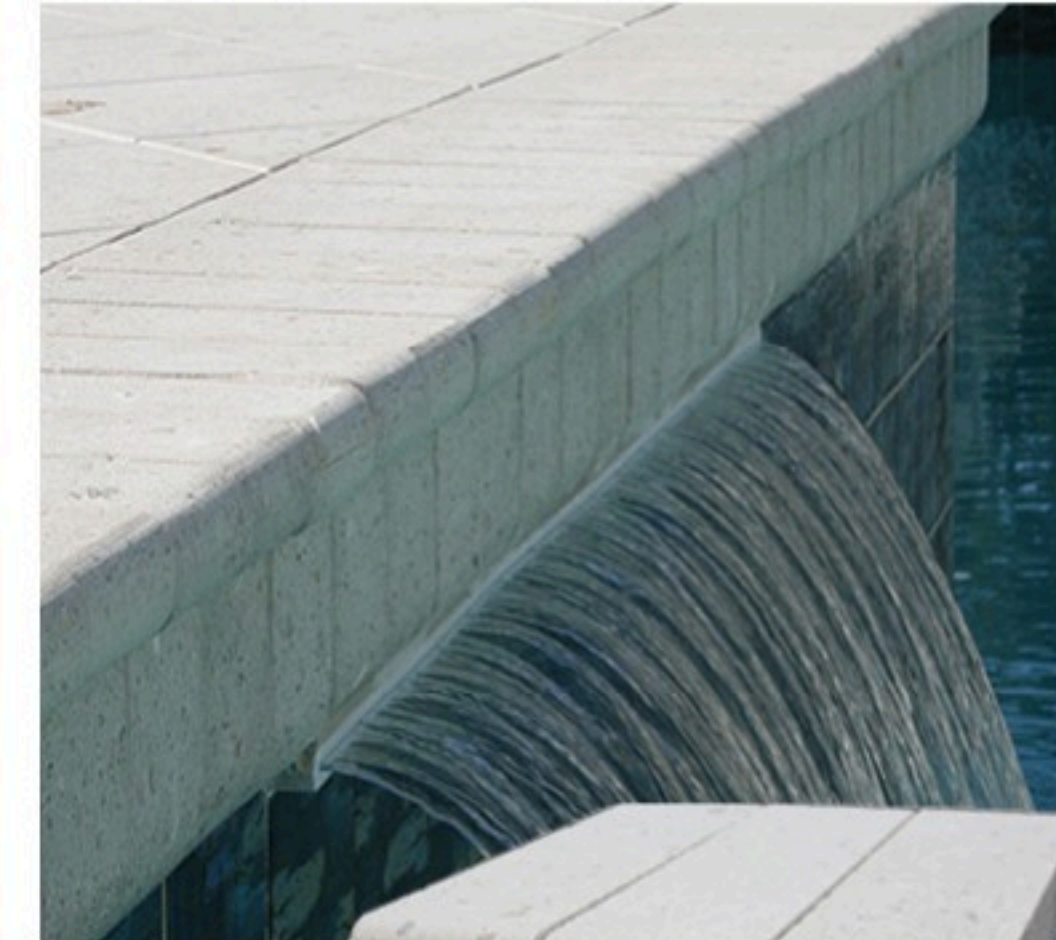

Understanding the coping possibilities.

After carefully selecting your deck, it's now time to consider the specialty pieces that will elevate its design to the next level. Among these choices, the profile edge you select holds significant importance as it can dramatically impact the overall aesthetics of your backyard. In this regard, we offer two distinctive profiles for you to choose from: the full round bullnose and the straight relaxed edge. The full round bullnose profile offers a seamless and elegant finish to your deck, with its smooth and curved edge. The straight relaxed edge profile offers a sleek and modern appearance. This profile is characterized by clean lines and a more laid-back vibe.

PROFILES:

(1) STRAIGHT RELAXED-EDGE IS AVAILABLE ONLY IN: DESERTLOCK COOL WHITE & SAND.

The difference is in the details.

ARTISTIC PAVER MFG.

Four sided coping.

Straight-edge relaxed one sided coping.

Raised walls & spillways; two, three-sided and adjacent coping.