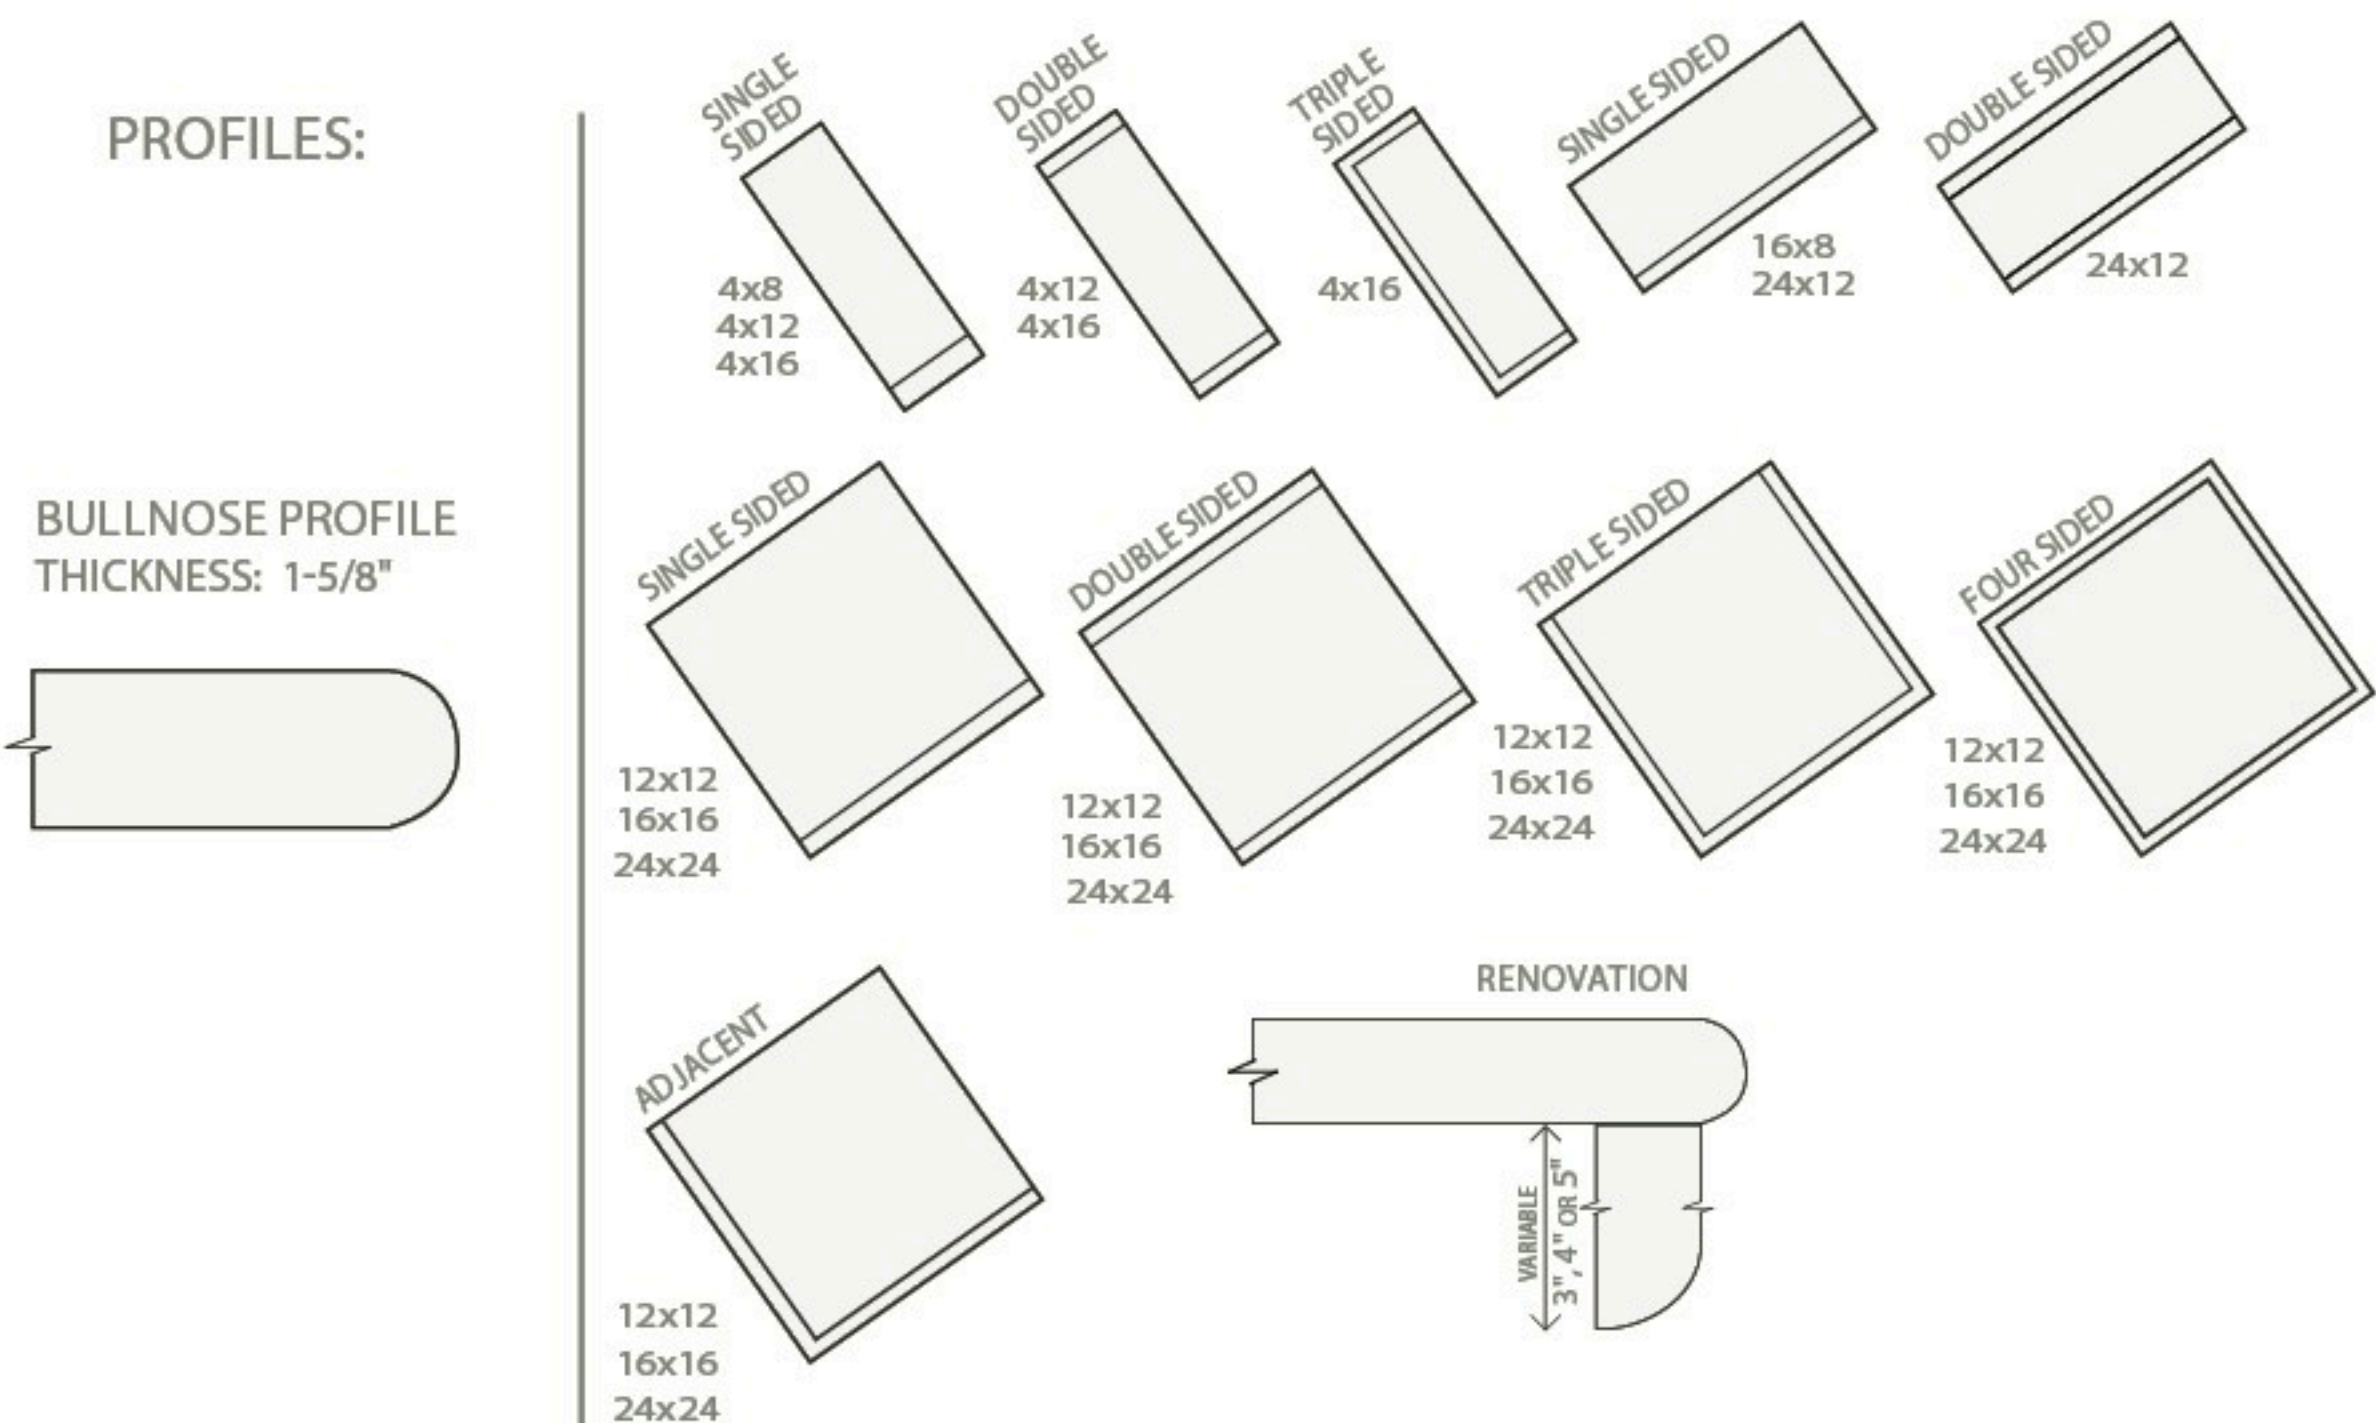

Understanding the coping possibilities.

After carefully selecting your deck, it's now time to consider the specialty pieces that will elevate its design to the next level. Among these choices, the profile edge you select holds significant importance as it can dramatically impact the overall aesthetics of your backyard. In this regard, we offer two distinctive profiles for you to choose from: the full round bullnose and the straight relaxed edge. The full round bullnose profile offers a seamless and elegant finish to your deck, with its smooth and curved edge. The straight relaxed edge profile offers a sleek and modern appearance. This profile is characterized by clean lines and a more laid-back vibe.

PROFILES:

(1) STRAIGHT RELAXED-EDGE IS AVAILABLE ONLY IN: DESERTLOCK COOL WHITE & SAND.

The difference is in the details.

ARTISTIC PAVER MFG.

Four sided coping.

Straight-edge relaxed one sided coping.

Raised walls & spillways; two, three-sided and adjacent coping.