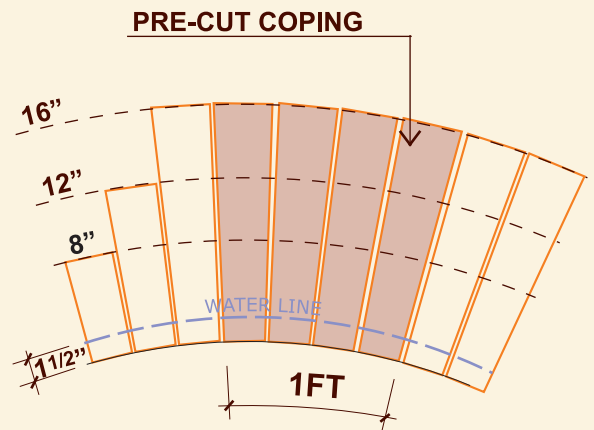

NUMBER OF PIECES

- 4"x 8" SINGLE SIDED BULLNOSE
- 4"x 12" SINGLE SIDED BULLNOSE
- 4"x 12" DOUBLE SIDED BULLNOSE
- 4"x 16" DOUBLE SIDED BULLNOSE

DIAMETER AT WATER LINE _____ 7 FT
NUMBER OF PIECES - FULL CIRCLE (INCLUDING GROUT) _____ 87
NUMBER OF PIECES - PER LINEAR FT (INCLUDING GROUT) _____ 4