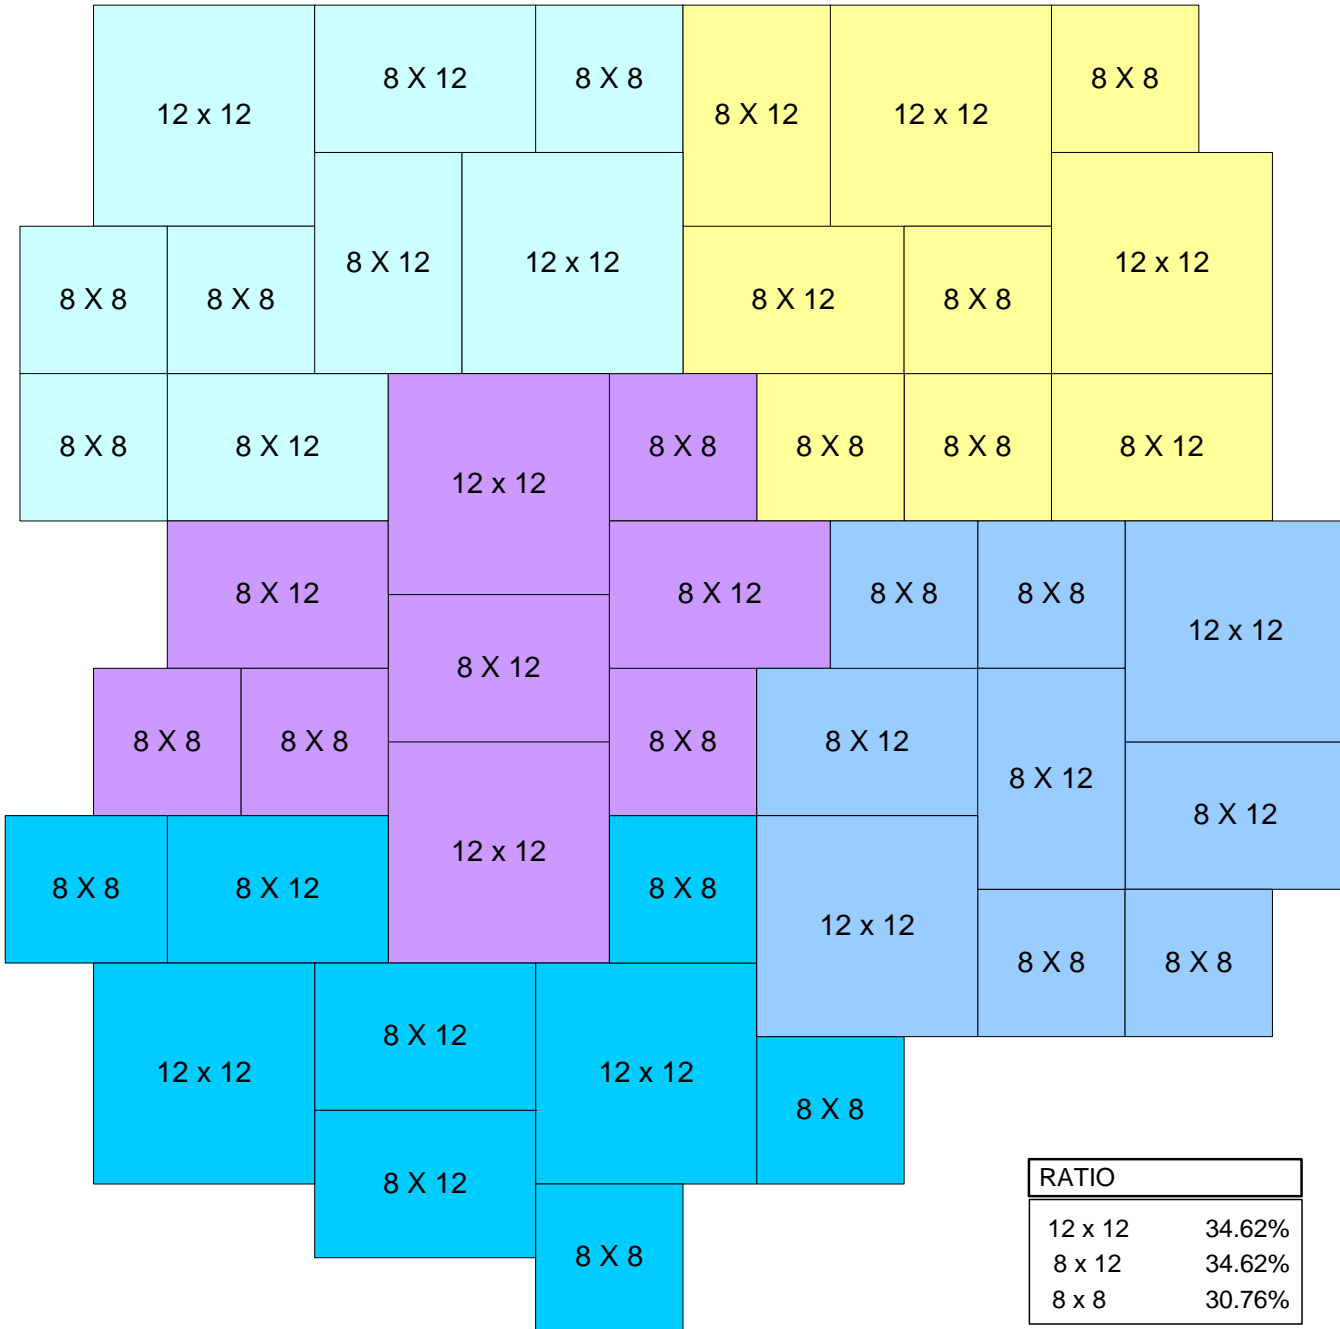

# RANDOM ASHLAR 3 SIZES

EACH COLOR ABOVE ILLUSTRATES A SECTION USING THE NUMBER OF PIECES IN THIS COMBINATION (2x) 12x12's + (3x) 8x12's + (4x) 8x8's. IT'S NOT MEANT TO SHOW A PARTICULAR PATTERN.

**Artistic Paver Mfg.®**